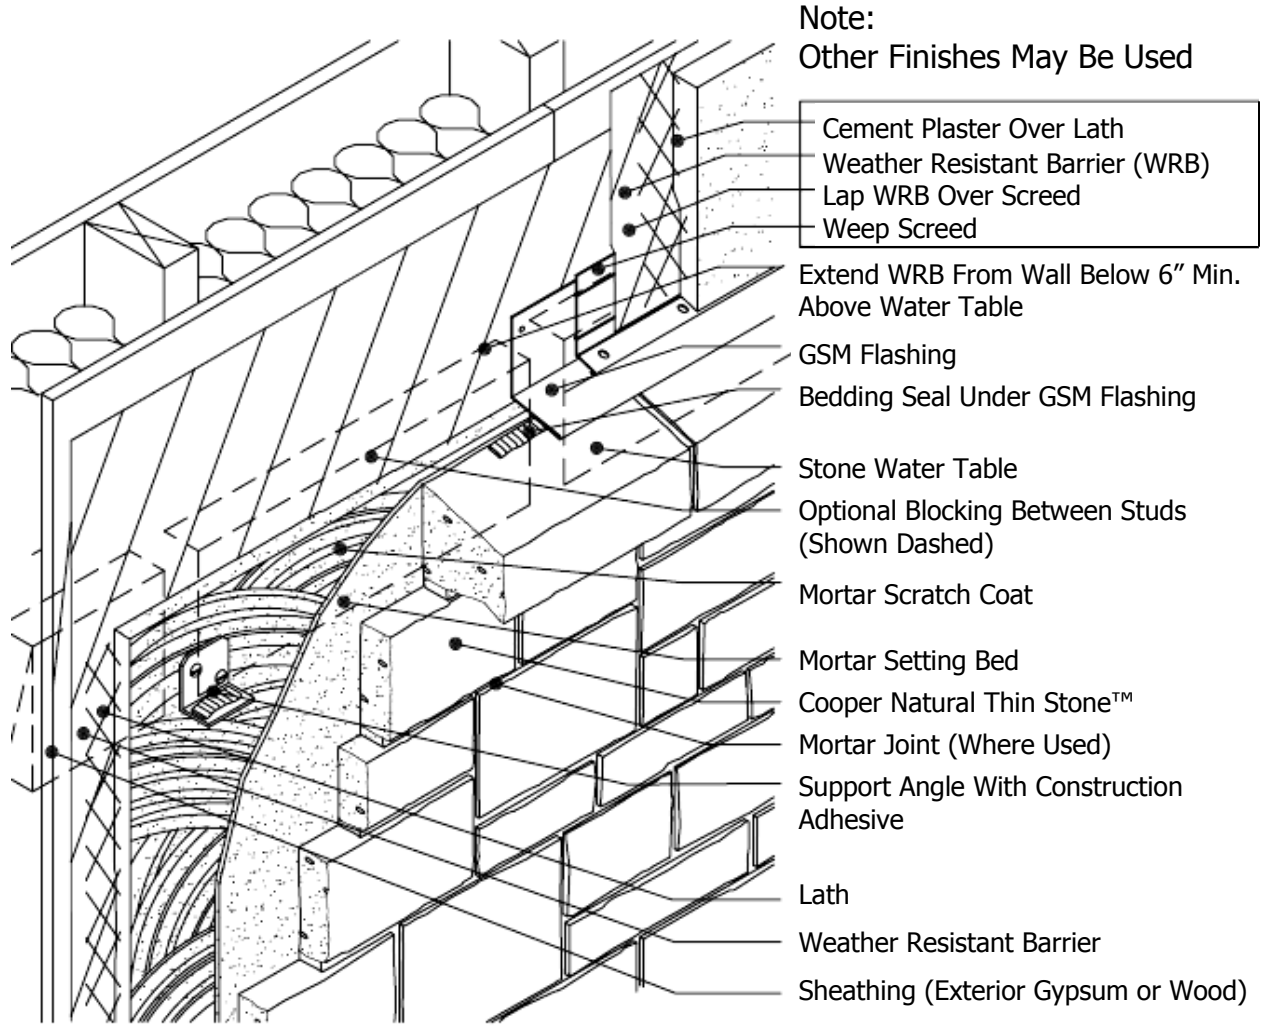

Cooper Natural Thin Stone™ Sheathing And Wood Studs– Water Table or Wainscot

Scale: N.T.S.

Issued:10/01/2008